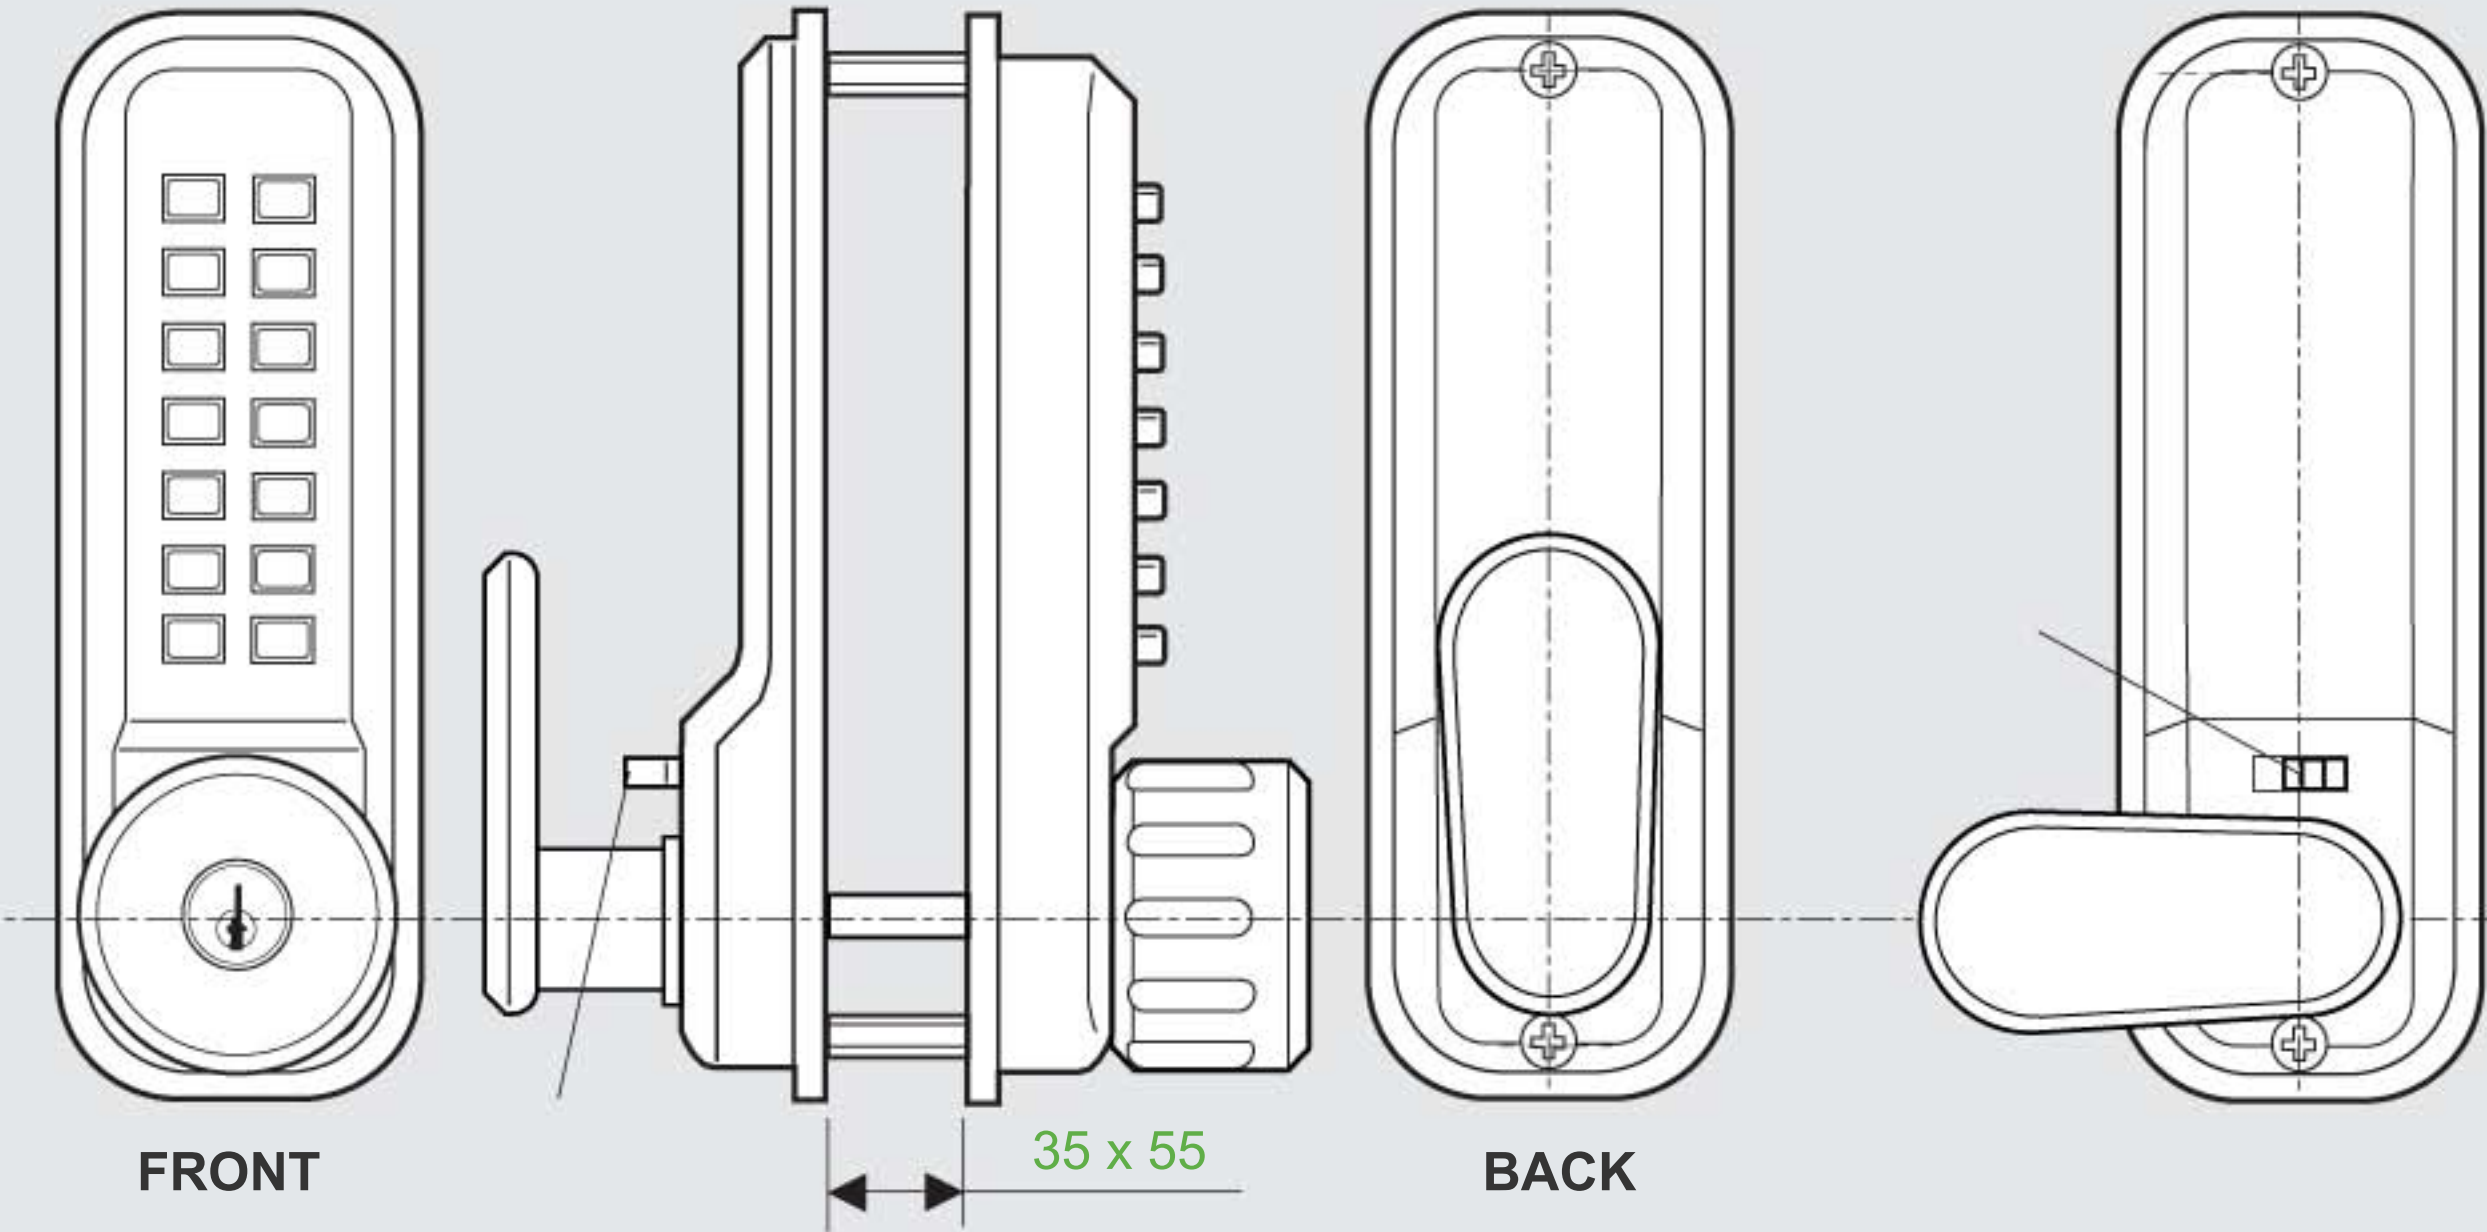

2435KD, KA, KM with Key bypass (knob)

DIMENSION DRAWING

FRONT

35 x 55

BACK